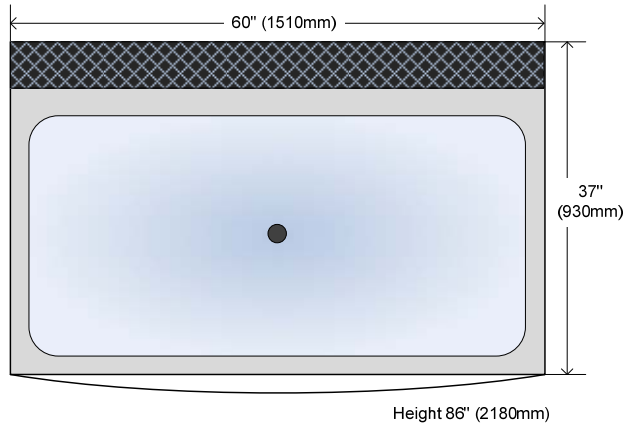

Dimensions	USA	World
Height	86 Inches	1510 mm
Width	60 Inches	930 mm
Depth	37 inches	2180 mm

Integrated Digital Controls

Equipment Includes:

- Steam-shower enclosure,
- Integrated bath tub
- 1 Integrated shower seat
- 9 massage jets
- Above head lighting
- Regular shower and attachments
- Steam generator
- Steam head
- Integrated digital control panel
- Built-in speakers
- Stereo / Telephone