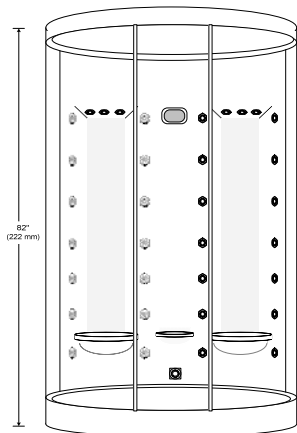

## E200R

Retail \$4,370.00

	USA	World
Height	82 inches	2102 mm
Width	49 inches	1260 mm
Depth	45 inches	1140 mm

## E200S

Retail \$4,550.00

	USA	World
Height	82 Inches	2170 mm
Width	52 inches	1320 mm
Depth	39 inches	1000 mm

### E200R

Scandia steam-shower enclosure, oval model, suitable for corner or wall installations. Includes: Back panel with 2 integrated seats, dome roof, glass front wall sections made of tempered safety glass, sliding glass doors, regular shower and attachments, steam generator with steam-head, 24 massage/side jets, flooring with drain, digital controls, built-in speakers, telephone, ionizer (sterilizer), lighting.

### E200S

Scandia steam-shower enclosure, rectangular model. Includes: Back panels with integrated seating along the back wall, dome ceiling / roof, glass wall sections made of tempered safety glass, sliding glass doors, regular shower and attachments, 3 kW steam generator with steam-head, 24 massage/side jets, flooring with drain, digital controls, built-in speakers, telephone, ionizer (sterilizer) lighting, fan.