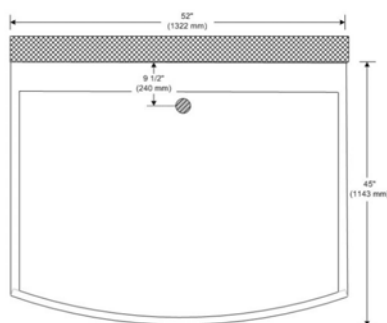

## E200R

Retail \$4,370.00

	USA	World
Height	82 inches	2102 mm
Width	49 inches	1260 mm
Depth	45 inches	1140 mm

## E200S

Retail \$4,550.00

	USA	World
Height	82 Inches	2170 mm
Width	52 inches	1320 mm
Depth	39 inches	1000 mm

### E200R

Scandia steam-shower enclosure, oval model, suitable for corner or wall installations. Includes: Back panel with 2 integrated seats, dome roof, glass front wall sections made of tempered safety glass, sliding glass doors, regular shower and attachments, steam generator with steam-head, 24 massage/side jets, flooring with drain, digital controls, built-in speakers, telephone, ionizer (sterilizer), lighting.