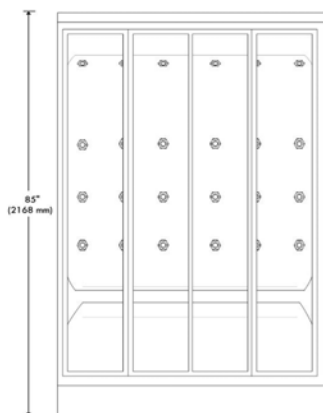

## E200R

Retail \$4,370.00

	USA	World
Height	82 inches	2102 mm
Width	49 inches	1260 mm
Depth	45 inches	1140 mm

## E200S

Retail \$4,550.00

	USA	World
Height	82 Inches	2170 mm
Width	52 inches	1320 mm
Depth	39 inches	1000 mm

### E200R

Scandia steam-shower enclosure, oval model, suitable for corner or wall installations. Includes: Back panel with 2 integrated seats, dome roof, glass front wall sections made of tempered safety glass, sliding glass doors, regular shower and attachments, steam generator with steam-head, 24 massage/side jets, flooring with drain, digital controls, built-in speakers, telephone, ionizer (sterilizer), lighting.