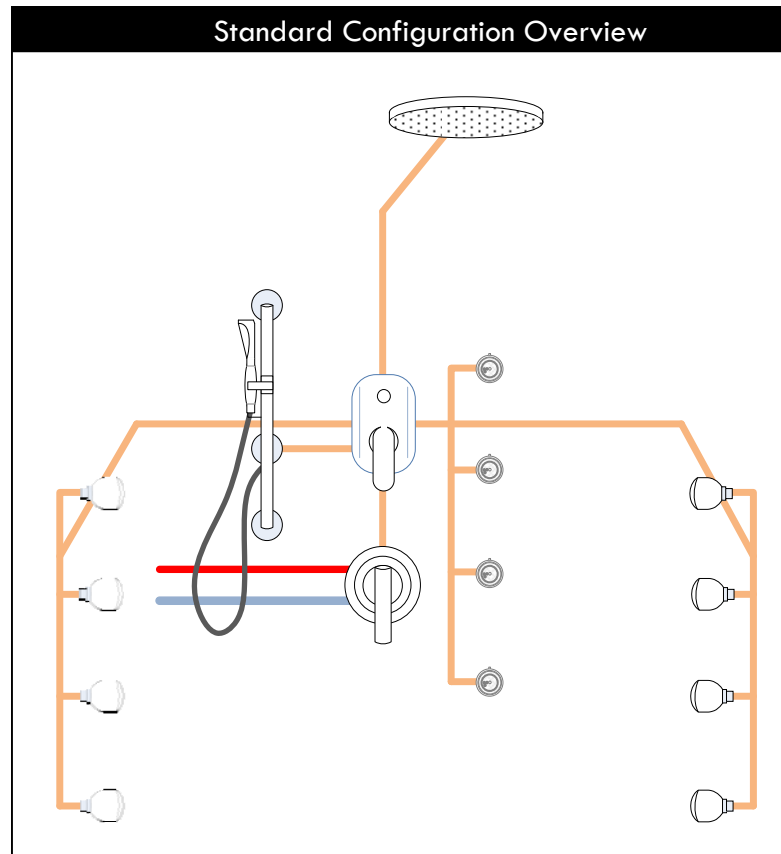

Fully Customizable Spa Shower System

Scandia Manufacturing's Shower-Spa II A complete and fully customizable shower-spa system for up-scale fitness clubs, hotels and spas. Meeting the strict quality and design specifications of today's commercial and public facilities... including ADA compliancy, the Scandia Shower-Spa system allows architects and facility owners to create the ideal shower experience for their customers/members. All components are ANSI certified and backed by the industry's best five-year warranty.

Certified
Products

Government
Approved

BALLY
TOTAL FITNESS™
Preferred
Vendor

Scandia's Commercial Shower-Spa is highly configurable to fit any design concept, ADA compliant and backed by the industry's best warranty (five-years). This system is designed for an ADA compliant shower configuration and for new construction. All body spray jets are designed for recessed flush-mount or surface mount applications.

- 9" Overhead Rain Shower (w/mounting hardware)
- 12 Body-spray shower jets
- 1 thermostatic mixer with scald protection and override.
- 1 three-way directional valve
- 1 hand shower (complete) with bar, mounting hardware and hose.
- 1 towel bar matching in chrome finish.